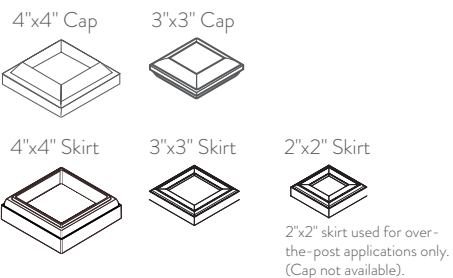

POST CAPS AND SKIRTS

IMPRESSION RAIL EXPRESS®

Lean into a minimalist railing profile with this pre-assembled, aluminum panel that keeps sightlines clear and install time short. Sleek, strong, and minimalist, this railing profile features hidden fasteners and fades into the background to keep the stunning view as the star of any outdoor living space.

LEVEL AND STAIR PANEL KITS

PRODUCT DESCRIPTION	TimberTech Item Number		
	WHITE	BLACK	DARK BRONZE
IMPRESSION RAIL EXPRESS UNIVERSAL BALUSTER PANEL KITS Kits include Baluster Panel, Bottom Rail Cover, Hardware, Brackets, and Footblock			
36" 6' Level Universal Baluster Panel - 15 Balusters (Actual length 69.4")	AZTIX36UNLP6W	AZTIX36UNLP6B	AZTIX36UNLP6BR
42" 6' Level Universal Baluster Panel - 15 Balusters (Actual length 69.4")	AZTIX42UNLP6W	AZTIX42UNLP6B	AZTIX42UNLP6BR
36" 8' Level Universal Baluster Panel - 20 Balusters (Actual length 91.3")	AZTIX36UNLP8W	AZTIX36UNLP8B	AZTIX36UNLP8BR
42" 8' Level Universal Baluster Panel - 20 Balusters (Actual length 91.3")	AZTIX42UNLP8W	AZTIX42UNLP8B	AZTIX42UNLP8BR
IMPRESSION RAIL EXPRESS UNIVERSAL BALUSTER PANEL STAIR KITS Kits include Baluster Panel, Bottom Rail Cover, Hardware, and Brackets			
36" 6' Stair Rail Panel - 15 Baluster Panel	AZTIX36UNSP6W	AZTIX36UNSP6B	AZTIX36UNSP6BR
42" 6' Stair Rail Panel - 15 Baluster Panel	AZTIX42UNSP6W	AZTIX42UNSP6B	AZTIX42UNSP6BR
36" 8' Stair Rail Panel - 20 Baluster Panel	AZTIX36UNSP8W	AZTIX36UNSP8B	AZTIX36UNSP8BR
42" 8' Stair Rail Panel - 20 Baluster Panel	AZTIX42UNSP8W	AZTIX42UNSP8B	AZTIX42UNSP8BR
IMPRESSION RAIL EXPRESS VERTICAL CABLE RAILING KITS* Kits include Vertical Cable Railing Section, Universal Panel Cover, Hardware, and Footblock (TOP RAIL NOT INCLUDED)			
36" 6' Level Vertical Cable Railing Section-19 Balusters (Actual length 69.4")	AZTIX36VCLP6W	AZTIX36VCLP6B	AZTIX36VCLP6BR
42" 6' Level Vertical Cable Railing Section-19 Balusters (Actual length 69.4")	AZTIX42VCLP6W	AZTIX42VCLP6B	AZTIX42VCLP6BR
36" 8' Level Vertical Cable Railing Section-25 Balusters (Actual length 91.3")	AZTIX36VCLP8W	AZTIX36VCLP8B	AZTIX36VCLP8BR
42" 8' Level Vertical Cable Railing Section-25 Balusters (Actual length 91.3")	AZTIX42VCLP8W	AZTIX42VCLP8B	AZTIX42VCLP8BR
IMPRESSION RAIL EXPRESS VERTICAL CABLE RAILING STAIR KITS* Kits include Vertical Cable Railing Section, Universal Panel Cover, Hardware, and Footblock (TOP RAIL NOT INCLUDED)			
36" 6' Stair Vertical Cable Railing Section-19 Balusters	AZTIX36VCSP6W	AZTIX36VCSP6B	AZTIX36VCSP6BR
42" 6' Stair Vertical Cable Railing Section-19 Balusters	AZTIX42VCSP6W	AZTIX42VCSP6B	AZTIX42VCSP6BR
36" 8' Stair Vertical Cable Railing Section-25 Balusters	AZTIX36VCSP8W	AZTIX36VCSP8B	AZTIX36VCSP8BR
42" 8' Stair Vertical Cable Railing Section-25 Balusters	AZTIX42VCSP8W	AZTIX42VCSP8B	AZTIX42VCSP8BR

*System designed for use with residential applications only