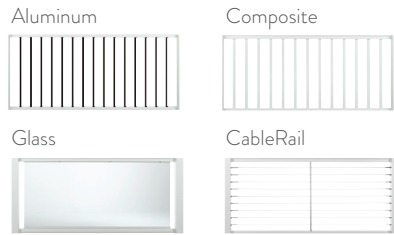

POST SLEEVES