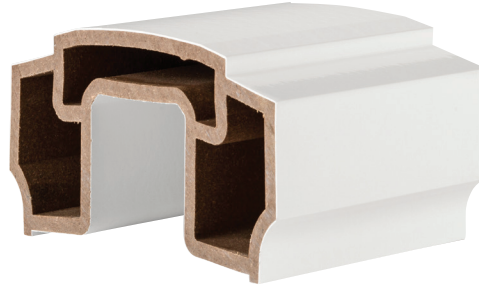

COMPOSITE RAILING

How to Order:

1 Select preferred style and color

2 Select preferred infill

STYLES AND COLORS

INFILLS

Reserve Rail™

5.4"W x 2.7"H

Color Option

WHITE

Reserve Rail styles are available in select markets.

1.25" x 1.73"
Composite

.75" x .75" Aluminum
Round and Square
Black Only

Glass Channel to fit
1/4" Tempered Glass

CableRail

RadianceRail Express®

2.7"W x 2.4"H