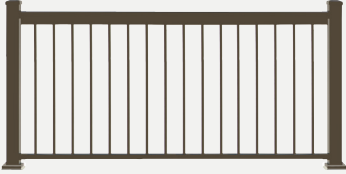

## IMPRESSION RAIL EXPRESS® PRODUCT CHOICES

Classic Top Rail Size:  
2.5"W x 2.3"H

Modern Top Rail Size:  
2.25"W x 1.8"H

Drink Rail Size:  
2.7"W x 5.5"H (Board included)  
1.5"W x 1.5"H (Universal Panel  
Cover only)