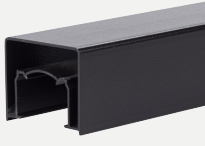

## IMPRESSION RAIL EXPRESS® PRODUCT CHOICES

Classic Top Rail Size:  
2.5"W x 2.3"H

Modern Top Rail Size:  
2.25"W x 1.8"H

Drink Rail Size:  
2.7"W x 5.5"H (Board included)  
1.5"W x 1.5"H (Universal Panel  
Cover only)