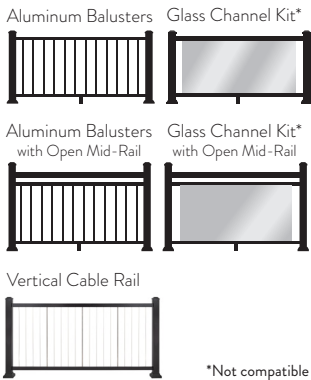

IMPRESSION RAIL EXPRESS® PRODUCT CHOICES

COLORS

INFILLS

POSTS

POST CAPS AND SKIRTS

IMPRESSION RAIL EXPRESS®

Lean into a minimalist railing profile with this pre-assembled, aluminum panel that keeps sightlines clear and install time short. Sleek, strong, and minimalist, this railing profile features hidden fasteners and fades into the background to keep the stunning view as the star of any outdoor living space.

LEVEL AND STAIR PANEL KITS