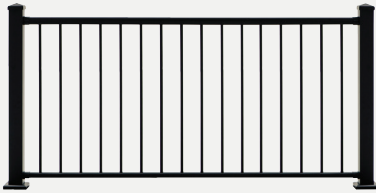

COLORS

INFILLS

Aluminum Balusters