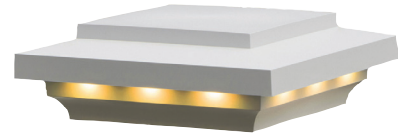

5.5" x 5.5" Pyramid Cap  
8.32" x 8.32" Profile

4" x 4" Skirt  
5.42" x 5.42" Profile

5" x 5" Skirt  
6.36" x 6.36" Profile

5.5" x 5.5" Skirt  
8.0" x 8.0" Profile

LIGHTING

5.5" x 5.5" Lighted Island Cap  
8.32" x 8.32" Profile