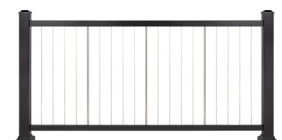

*Not compatible with Glass Infill panels