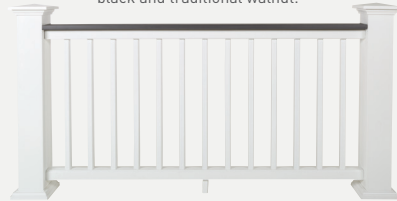

## CLASSIC COMPOSITE SERIES PRODUCT CHOICES

Premier Railing®\*

RadianceRail®\*

Trademark Rail™\*\*  
Only Available in White

Drink Rail\*\*

Contemporary Rail  
Top rail only available in classic black and traditional walnut.