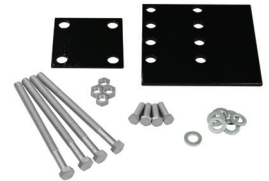

UNIVERSAL HARDWARE KIT  
AZTHWKITSS

Additional hardware compatible with  
RadianceRail, Premier, Trademark,  
and Reserve.

8' BALUSTER FASTENER KIT  
AZTFAST8

6" SECURE MOUNT POST  
AZTSMP3642

Residential compliment only when used  
with wood substructure