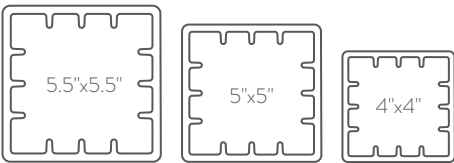

CLASSIC COMPOSITE SERIES PRODUCT CHOICES

COLORS

INFILLS

POST SLEEVES

POST CAPS AND SKIRTS

Lighted post caps also available. See page 24 for details.

CLASSIC COMPOSITE SERIES

The Classic Composite Series, a simple system with endless design options, combines five railing profiles into one. It uses a Universal Rail and offers five top rail options: Premier Rail®, RadianceRail®, Trademark Rail™, Drink Rail, and Contemporary Rail. This allows for easy, intuitive ordering with fewer SKUs. Designed for the homeowner who wants an impactful railing design that complements the deck as well as the homes' exterior.

KITS, PACKS, AND TOP RAILS

Compatible with all profiles in the Classic Composite Series (Premier Rail®, RadianceRail®, Trademark Rail™, Drink Rail and Contemporary Rail)