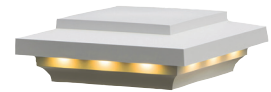

5.5" X 5.5" LED LIGHTED
ISLAND CAP
4 COLORS AVAILABLE